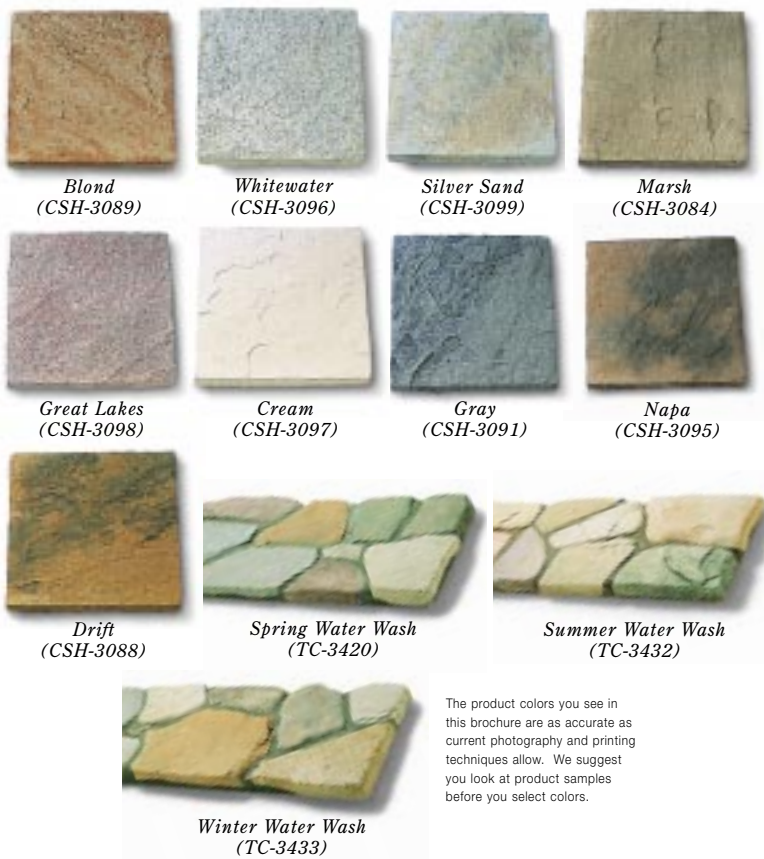

HEARTHSTONES

There's a matching or complementary Hearthstone for every Cultured Stone® color and texture. All Hearthstones are 1-3/4" average thickness. Rectangular Hearthstones are 19"x20", Water Wash Pavers which can be used as Hearthstones come in random sizes from 6" to 18".

Below: Summer Water Wash Pavers used as Hearthstones with Summer Stream Stone, 15% Skimmers.