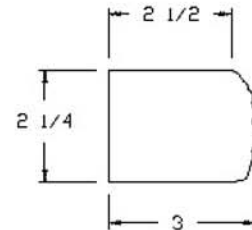

Rockface Sill/Trim Stone
Shown in Harvest Gold