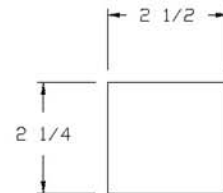

Above sills come standard 24" in length. 48" lengths (special request) and widths that accommodate standard brick veneer are also available.

Color Chart

Above Styles Are Available In The Following Colors

Keystones

Address Blocks & Keystones are available in all four colors listed on the reverse side and also available in 4" thickness.

Ask your dealer for other trim stones available (special order)