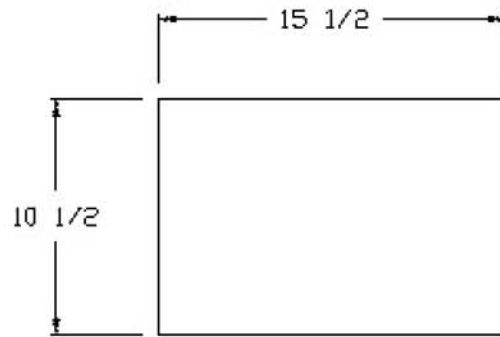

Address Blocks

(Price includes 1 up to 5 standard 4" numbers with black or brown litho)