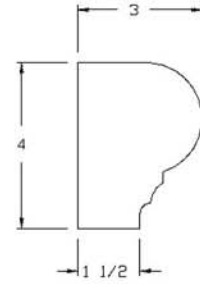

Thin Veneer Trim Stones

The Natural Alternative

Profile (B) Sill/Trim Stone
Shown in Limestone