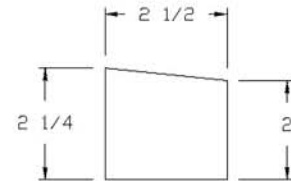

Washcut Sill/Trim Stone
Shown in Buff Sandstone